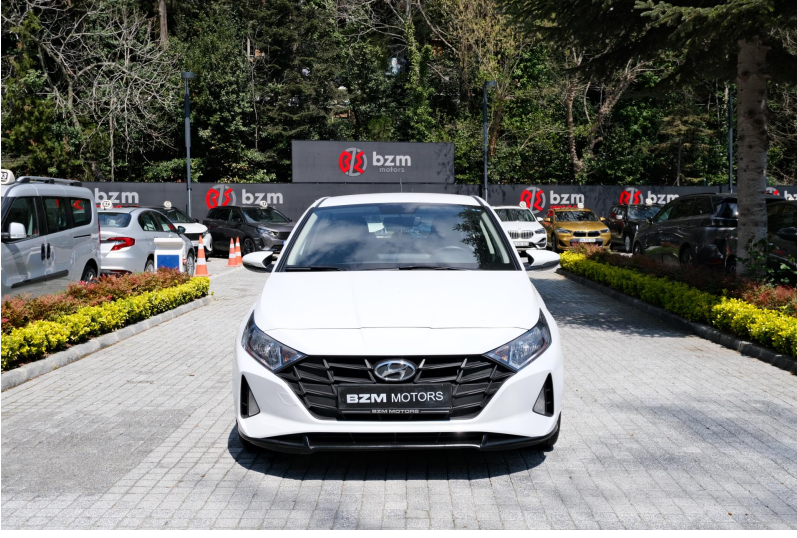

Hyundai / I20 / 825.000TL

Vehicle No	: 1114
Model Year	: 2021
Kilometer	: 52.026
Engine Capacity	: 1400
Horsepower	: 100
Fuel	: Gasoline
Transmission	: Automatic
Body Type	: Passenger Cars
Exteriour Color	: White
Interior Color	: Black
Importation Status	: Out of Dealer

Extra Accessories And Details

OTOMATİK VİTES

ANDROID AUTO

APPLE CARPLAY

GERİ GÖRÜŞ KAMERA

HIZ SABİTLEYİCİ

HIZ LİMİTLEYİCİ

8" DOKUNMATİK EKRANLI BİLGİ EĞLENCE SİSTEM